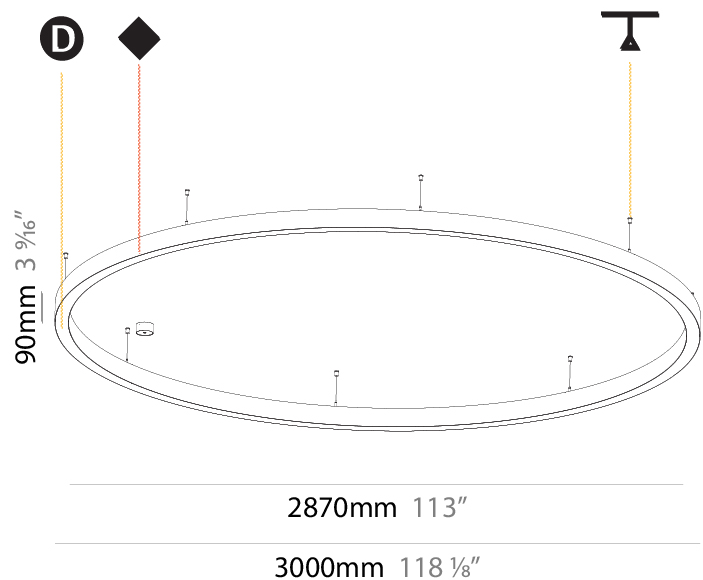

GENERAL

Series: Glorious
Subseries: Glorious Slim
Brand: Prolicht
Division: Architectural
Mounting Type: Suspension
Mounting Location: Ceiling
Subcategory: Ambient

PHYSICAL

Shape: Round
Diameter (mm): 3000
Diameter (in): 118 1/8
Depth (mm): 90
Depth (in): 3 9/16
Max. Overall Height (mm): 2090
Max. Overall Height (in): 82 5/16
Light Distribution: Direct
Weight (kg): 27.55
Weight (lbs): 60.75
Diffuser: [PMMA - Opal or Micro-Prism](#)
Fixture Finish: [SSR / BKV / CWI / CRY / HAB / LAG / UFT / ITA / RUA / RUR / MIC / FTG / MYG / TWT / LOD / PUS / FRO / FUP / KIA / POP / BLS / SPG / MEY / GOH / GUM / CHC / COM / ABZ / JAG / OBR / MOS / ROR](#)
Fixture Material: Aluminum
Cable Details: 2000mm or 6000mm Transparent Cable

ELECTRICAL

Lamp Type: LED (Zhaga Standard)
Input Wattage (W): 227.2
Total Output Wattage (W): 192
Dimming: [Tri-Mode (Non-Dimming and Phase Dimming (120Vac only) and 0-10V Dimming)](#)
Driver Included: Yes
Driver Location: Integrated
Driver Type: Constant Current - Universal
Driver Class: Class 2
Input Voltage (V): 120 - 277
Constant Current (MA): 350

LED

Color Temperature (°K): 3000 / 3500 / 4000
Max. Delivered Lumen (lm): 27160 / 27724 / 28290
CRI: >80 CRI
Efficiency (%): 88
Lamp Life (hrs): 50000

OPTICAL

RATINGS AND CERTIFICATIONS

Certified By: Certified for North American Standards
IP rating: IP20