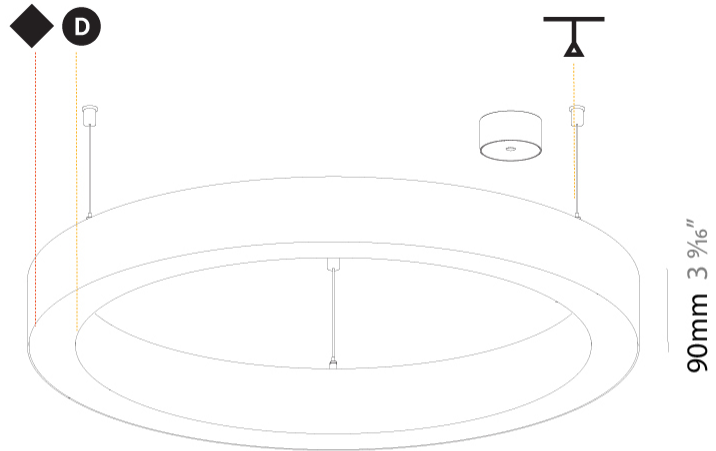

GENERAL

Series: Glorious
Subseries: Glorious Slim
Brand: Prolicht
Division: Architectural
Mounting Type: Suspension
Mounting Location: Ceiling
Subcategory: Ambient

PHYSICAL

Shape: Round
Diameter (mm): 800
Diameter (in): 31 1/2
Height (mm): 90
Height (in): 3 9/16
Max. Overall Height (mm): 2090
Max. Overall Height (in): 82 5/16
Light Distribution: Direct
Weight (kg): 6.772
Weight (lbs): 14.93
Diffuser: PMMA - Opal or Micro-Prism
Fixture Finish: SSR / BKV / CWI / CRY / HAB / LAG / UFT / ITA / RUA / RUR / MIC / FTG / MYG / TWT / LOD / PUS / FRO / FUP / KIA / POP / BLS / SPG / MEY / GOH / GUM / CHC / COM / ABZ / JAG / OBR / MOS / ROR
Fixture Material: Aluminum
Cable Details: 2000mm or 6000mm Transparent Cable

Ø 670mm 26 3/8"

Ø 800mm 31 1/2"

PROJECT	_____
TYPE	_____
SPECIFIER	_____
QUANTITY	_____
DATE	_____

GLORIOUS SLIM SUSPENSION

A30551-

base number	LED Dimming	Color Temperature	Finishes (Diamond)	Diffuser Options	Cable Options
-------------	-------------	-------------------	--------------------	------------------	---------------

GENERAL

Series: Glorious
Subseries: Glorious Slim
Brand: Prolicht
Division: Architectural
Mounting Type: Suspension
Mounting Location: Ceiling
Subcategory: Ambient

PHYSICAL

Shape: Round
Diameter (mm): 1550
Diameter (in): 61
Depth (mm): 90
Depth (in): 3 9/16
Max. Overall Height (mm): 2090
Max. Overall Height (in): 82 5/16
Light Distribution: Direct
Weight (kg): 14.447
Weight (lbs): 31.78
Diffuser: PMMA - Opal or Micro-Prism
Fixture Finish: SSR / BKV / CWI / CRY / HAB / LAG / UFT / ITA / RUA / RUR / MIC / FTG / MYG / TWT / LOD / PUS / FRO / FUP / KIA / POP / BLS / SPG / MEY / GOH / GUM / CHC / COM / ABZ / JAG / OBR / MOS / ROR
Fixture Material: Aluminum
Cable Details: 2000mm or 6000mm Transparent Cable